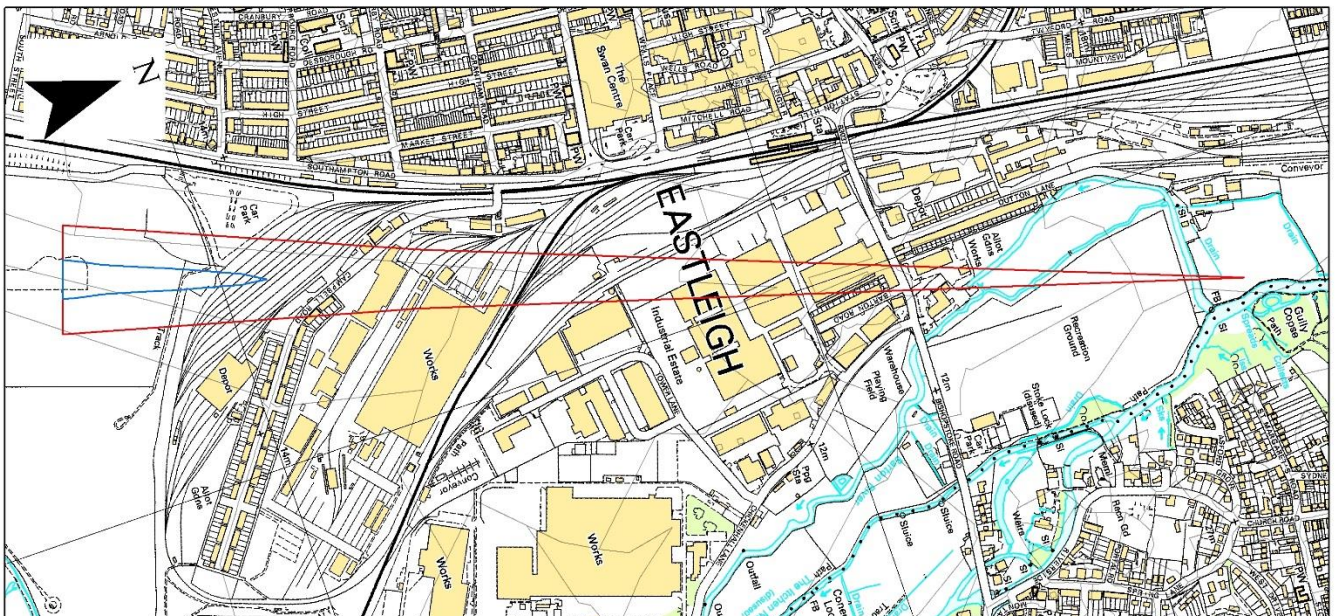

Southampton Airport Runway 02 Approach Public Safety Zone map 2024

Key

- 2024 Boundary of area subject to individual risk of 1 in 10,000 per yr or greater
- 2024 Boundary of Public Safety Zone

0 0.25 0.5 1 Kilometers

© Crown copyright. All rights reserved Department for Transport
100039241 2009 gisu0809j093, gisu0809j093_Runway 2

Southampton Airport Runway 20 Approach Public Safety Zone map 2024

Key

- 2024 Boundary of area subject to individual risk of 1 in 10,000 per yr or greater
- 2024 Boundary of Public Safety Zone

0 0.25 0.5 1 Kilometers

© Crown copyright. All rights reserved Department for Transport
100039241 2009 gisu0809j093, gisu0809j093_Runway 20