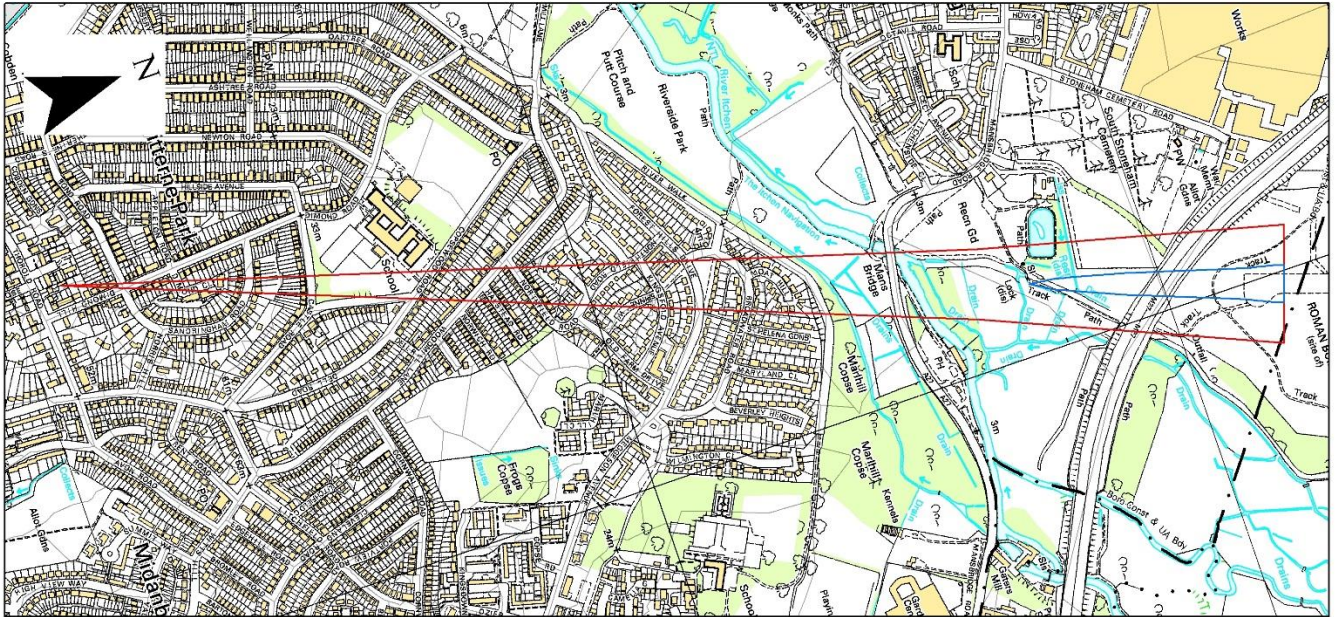

Southampton Airport Runway 02 Approach Public Safety Zone map 2024

Key

- 2024 Boundary of area subject to individual risk of 1 in 10,000 per yr or greater
- 2024 Boundary of Public Safety Zone

0 0.25 0.5 1 Kilometers

© Crown copyright. All rights reserved Department for Transport
100039241 2009 gisu0809j093, gisu0809j093_Runway 2

Southampton Airport Runway 20 Approach Public Safety Zone map 2024

Key

- 2024 Boundary of area subject to individual risk of 1 in 10,000 per yr or greater
- 2024 Boundary of Public Safety Zone

0 0.25 0.5 1 Kilometers

© Crown copyright. All rights reserved Department for Transport
100039241 2009 gisu0809j093, gisu0809j093_Runway 20