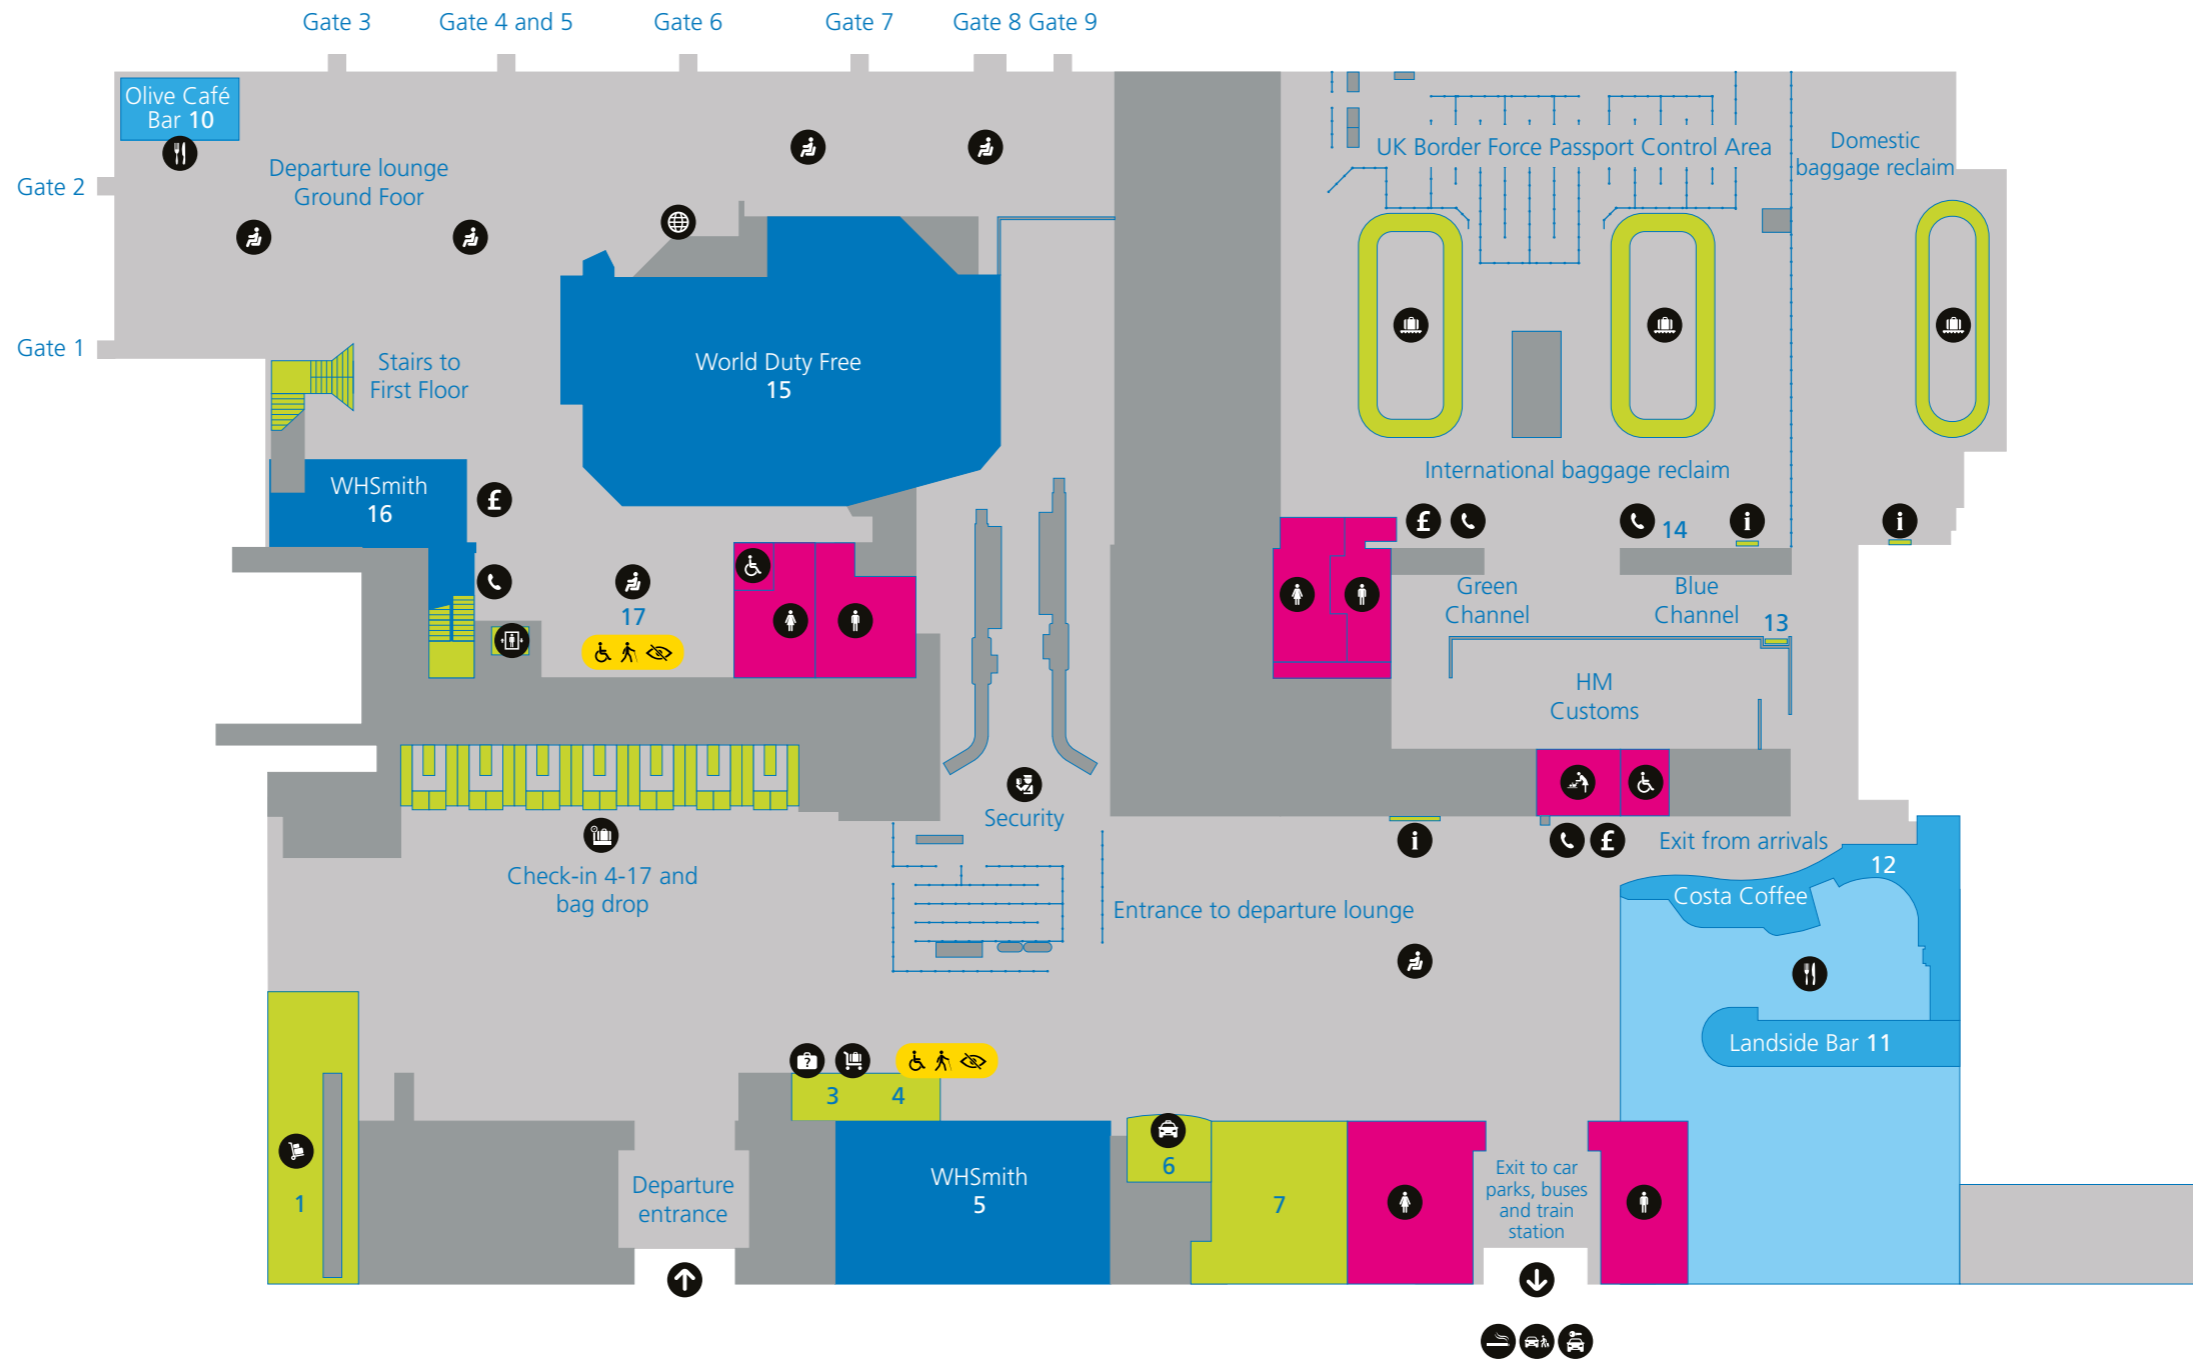

- Accessible Toilet
- Baby Changing
- Baggage Reclaim
- Car Rental
- Cash Point
- Check-in
- Help Point
- Internet Facility
- Left Luggage
- Lift
- Lost Property
- Outsize Baggage
- Pick Up Area
- Restaurant/Café
- Seating
- Security
- Smoking Area
- Taxi
- Telephone
- Toilet Female
- Toilet Male

Special Assistance Reserved Seating

Shopping

WHSmith	5,16	World Duty Free	15
---------	------	-----------------	----

Toilets and babycare

Services

Customs declaration telephone	14	Special Assistance Desk	4
Car Parking Payment Machine	13	Special Assistance, Reserved Seating	17
Lost Property / Left Luggage	3	Spitfire meeting room	7
Outsize baggage	1	Radio Taxi	6
Self Service Check-in Kiosks	2		

Food and drink

Costa Coffee	12	Olive Café Bar	10
Landside Bar	11		

Please note, Southampton Airport terminal buildings benefit from full Wi-Fi coverage.

-  [Accessible Toilet](#)
-  [Baby Changing](#)
-  [Spitfire Lounge](#)
-  [Lift](#)
-  [Restaurant/Café](#)
-  [Seating](#)
-  [Toilet Female](#)
-  [Toilet Male](#)

Services

Spitfire Lounge 4

Food and drink

Costa Coffee 2 The Olive Tree 3

Toilets and babycare

Please note, Southampton Airport terminal buildings benefit from full Wi-Fi coverage.