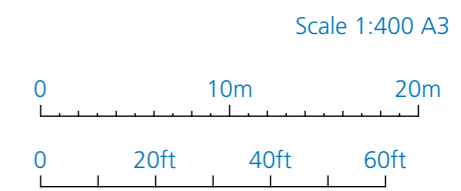

- Accessible Toilet
- Baby Changing
- Baggage Reclaim
- Car Rental
- Cash Point
- Check-in
- Help Point
- Internet Facility
- Left Luggage
- Lift
- Lost Property
- Outsize Baggage
- Pick Up Area
- Restaurant/Café
- Seating
- Security
- Smoking Area
- Taxi
- Telephone
- Toilet Female
- Toilet Male

Special Assistance Reserved Seating

Shopping

WHSmith	5,16	World Duty Free	15

Toilets and babycare

Services

Customs declaration telephone	14	Special Assistance Desk	4
Car Parking Payment Machine	13	Special Assistance, Reserved Seating	17
Lost Property / Left Luggage	3	Spitfire meeting room	7
Outsize baggage	1	Radio Taxi	6
Self Service Check-in Kiosks	2		

Food and drink

Costa Coffee	12	Olive Café Bar	10
Landside Bar	11		

Please note, Southampton Airport terminal buildings benefit from full Wi-Fi coverage.