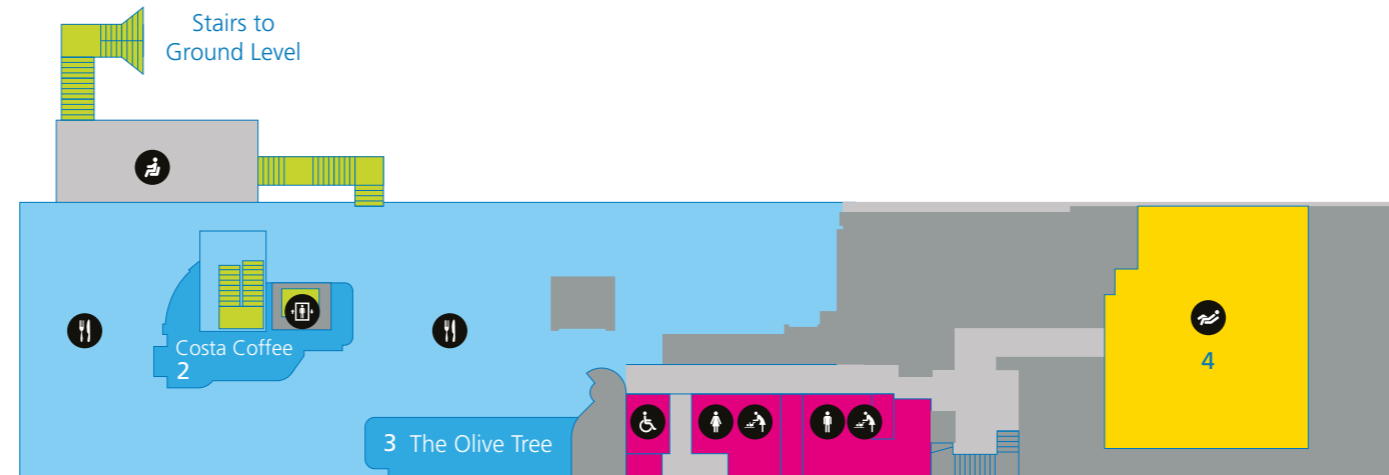

- [Accessible Toilet](#)
- [Baby Changing](#)
- [Spitfire Lounge](#)
- [Lift](#)
- [Restaurant/Café](#)
- [Seating](#)
- [Toilet Female](#)
- [Toilet Male](#)

Services

Spitfire Lounge 4

Food and drink

Costa Coffee 2   The Olive Tree 3

Toilets and babycare

Please note, Southampton Airport terminal buildings benefit from full Wi-Fi coverage.